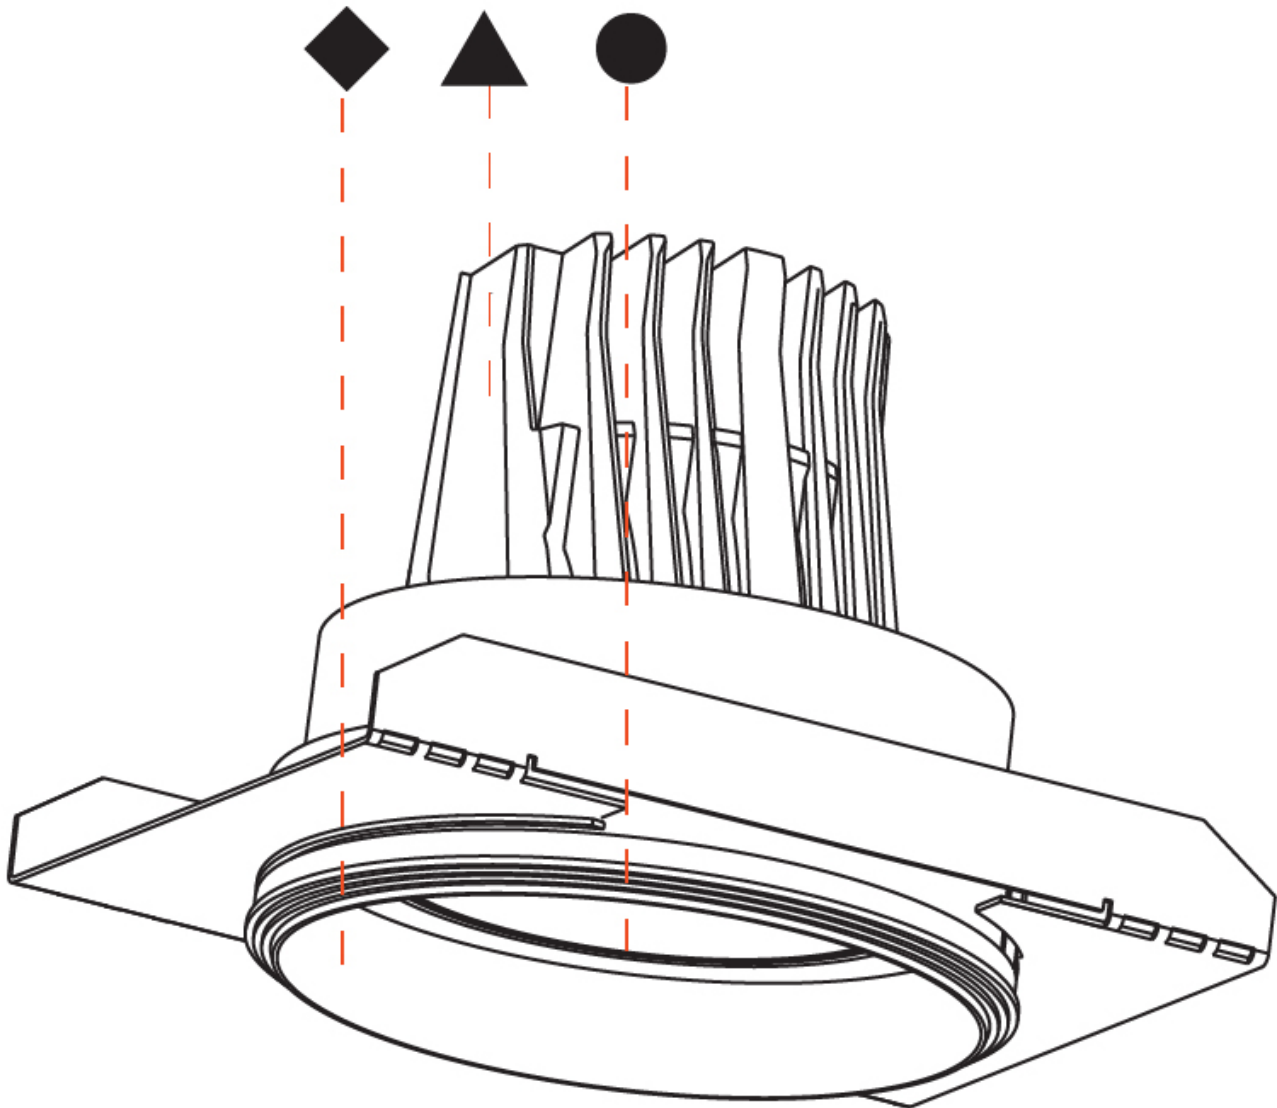

MECHANIQ ROUND COMFORT TRIMLESS

A35001-

PROJECT

TYPE

SPECIFIER

QUANTITY

DATE