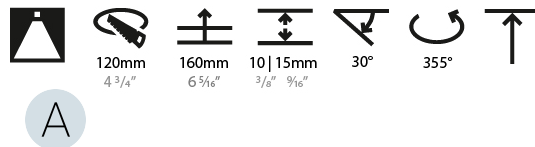

RATINGS AND CERTIFICATIONS

Certified By: Certified for North American Standards
IP rating: IP20